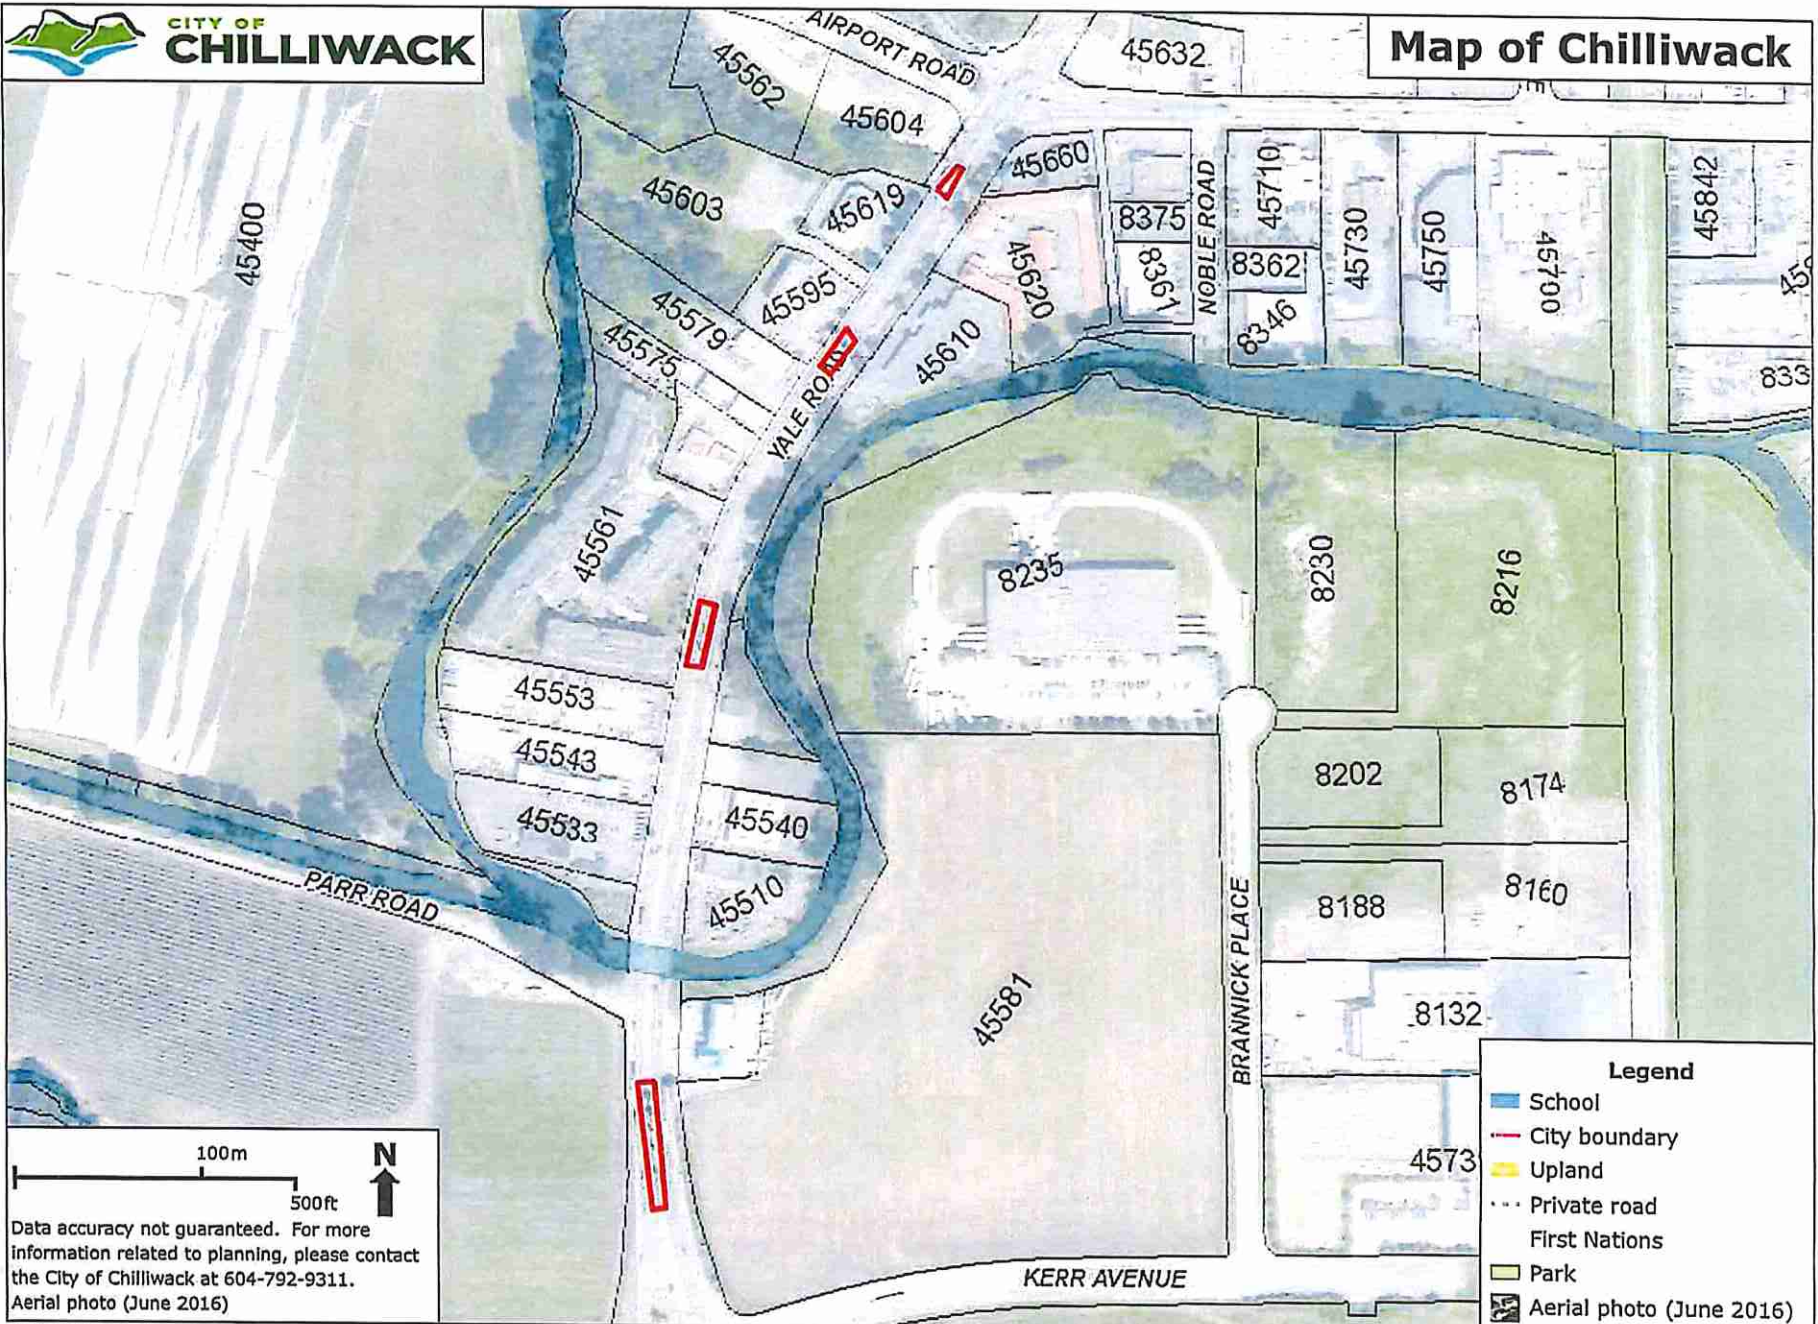

Data accuracy not guaranteed. For more information related to planning, please contact the City of Chilliwack at 604-792-9311. Aerial photo (June 2016)

Legend

-  City boundary
-  Aerial photo (June 2016)